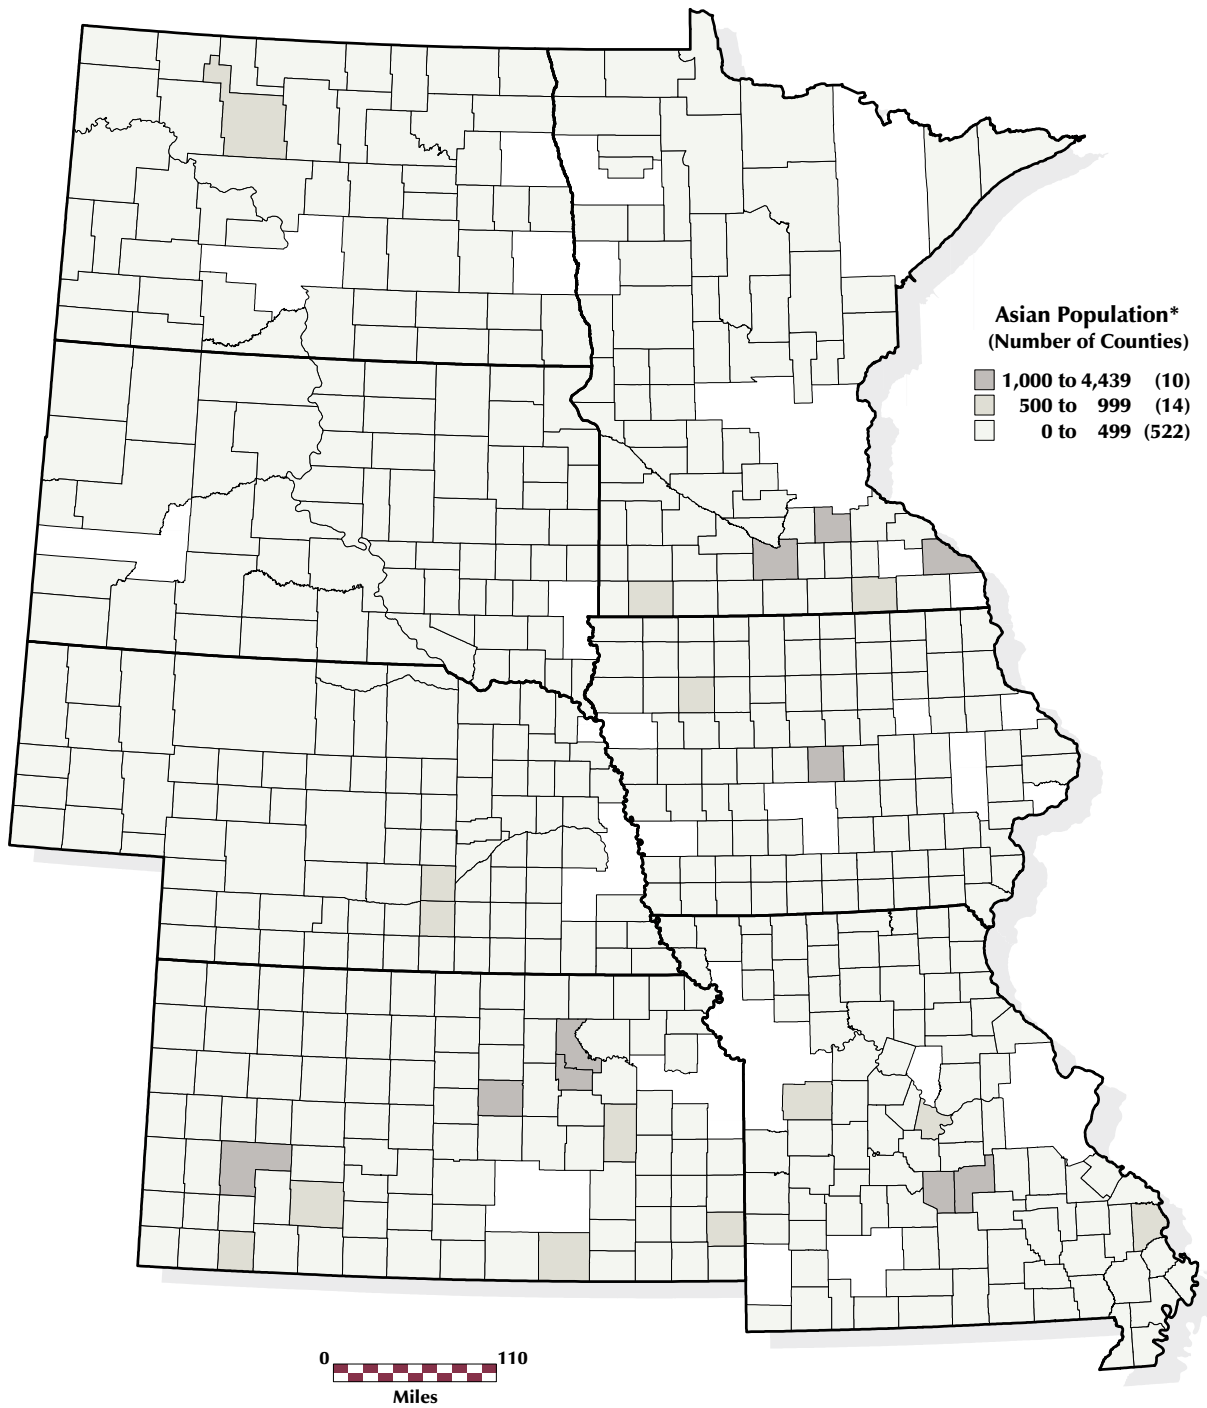

# Asian Population 2000 Nonmetropolitan Counties

## West North Central Division

Source: US Census Bureau, 2001.

Produced by: North Carolina Rural Health Research and Policy Analysis Center, Cecil G. Sheps Center for Health Services Research, University of North Carolina at Chapel Hill.

Metropolitan areas are omitted.

\*Asian Population includes those who only chose Asian and those who chose Asian and at least one other race.