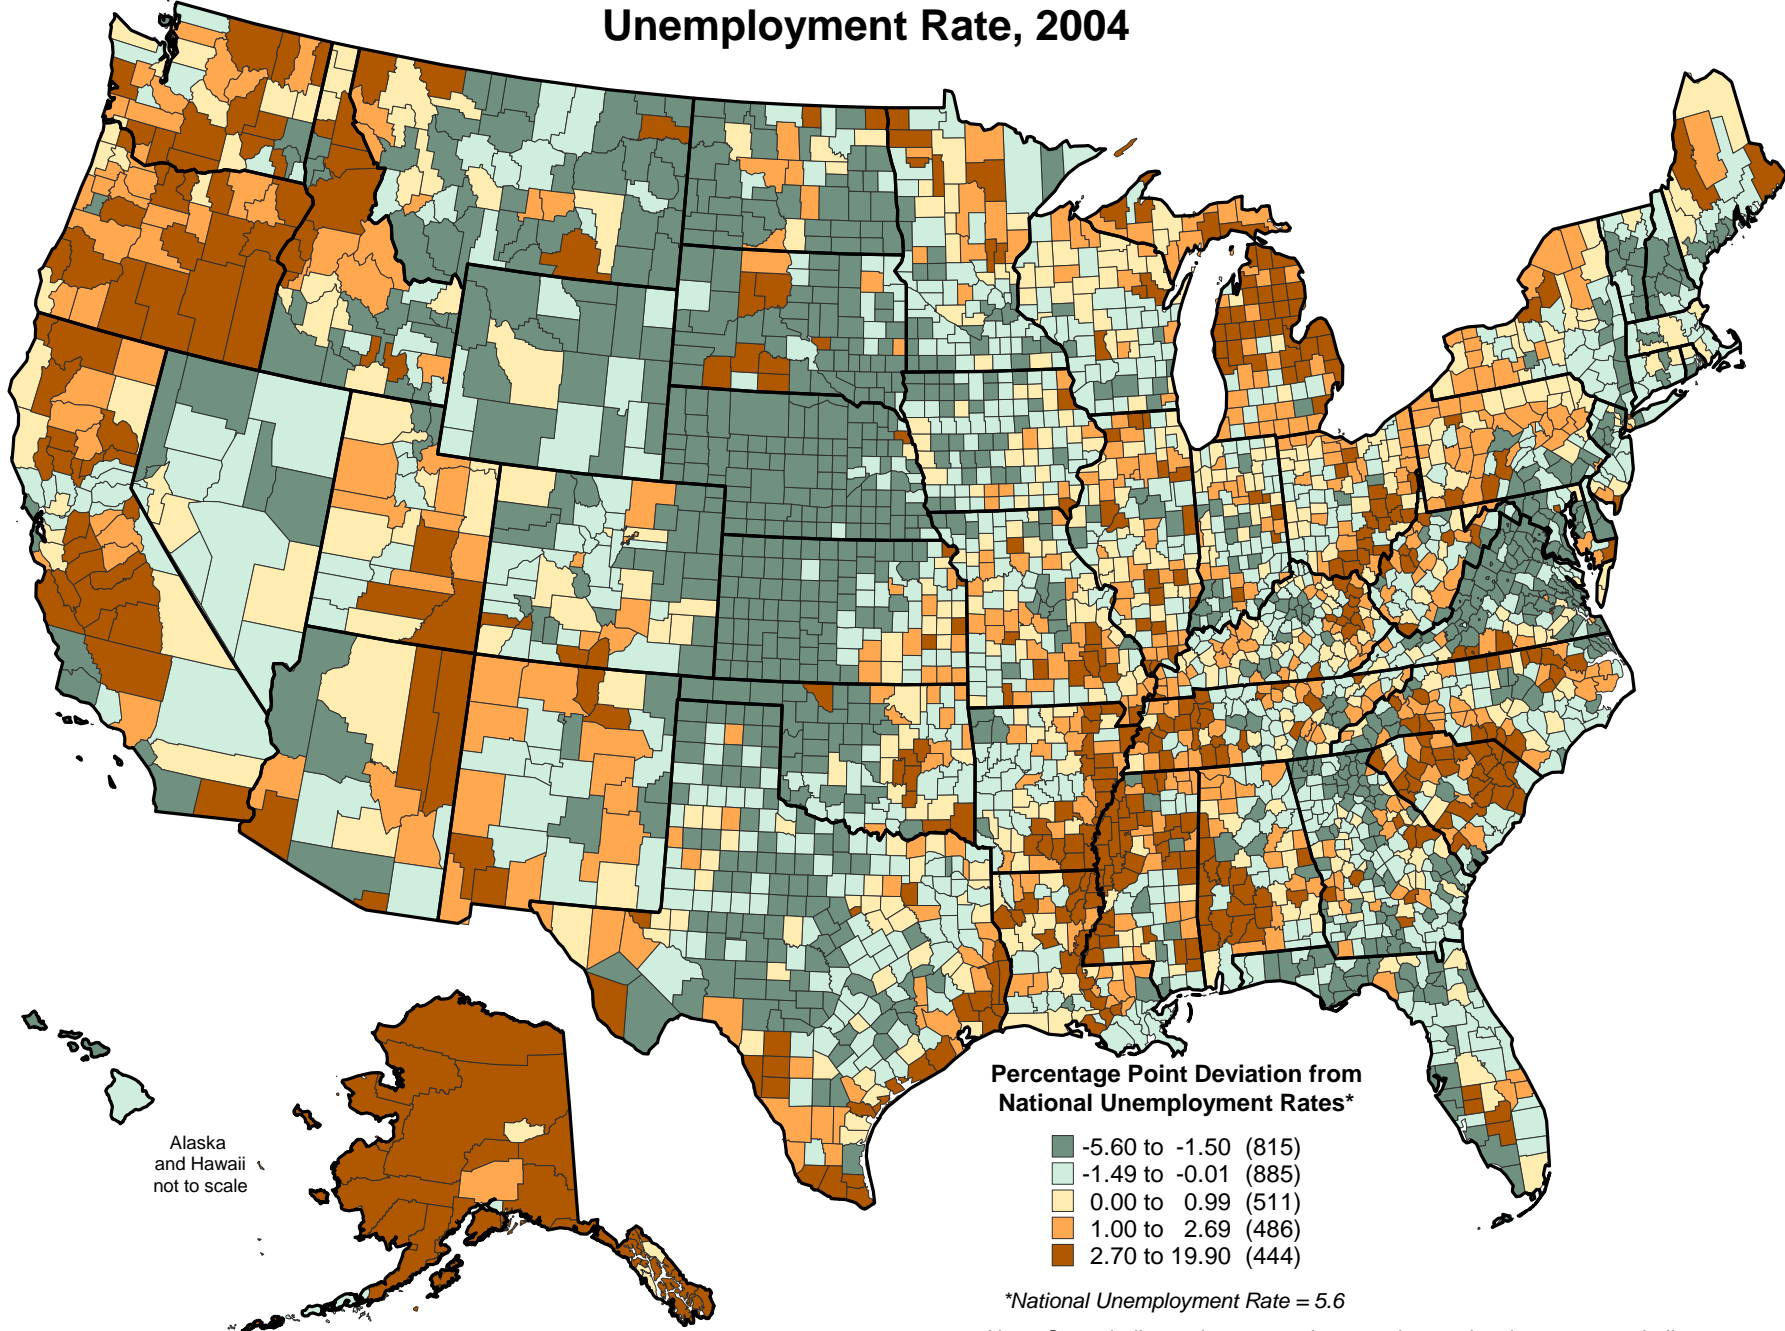

Deviation from National Unemployment Rate, 2004

Alaska
and Hawaii
not to scale

Source: Area Resource File, 2005: US Department of Health and Human Services, Health Resources and Services Administration, Bureau of Health Professions, Rockville, MD

Note: Green indicates less unemployment than national rate; orange indicates more.
Produced By: North Carolina Rural Health Research and Policy Analysis Center, Cecil G. Sheps Center for Health Services Research, University of North Carolina at Chapel Hill.